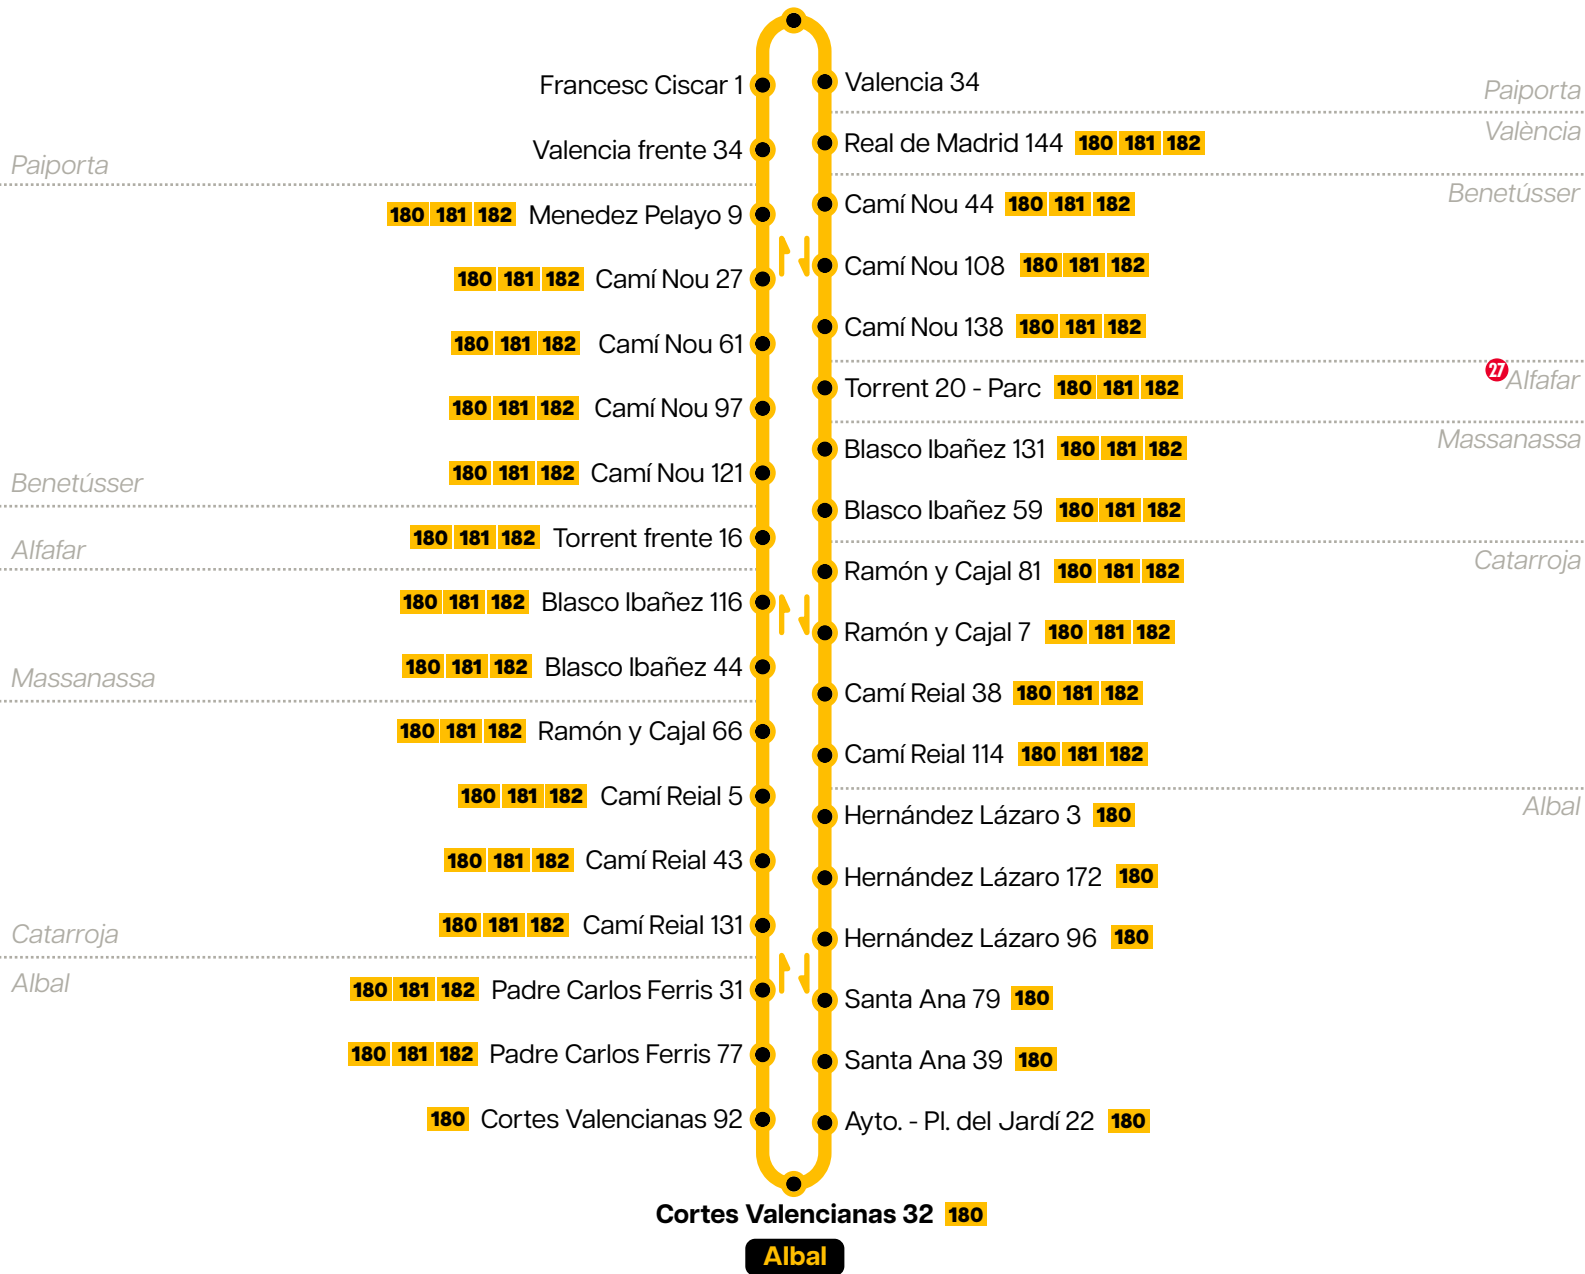

Paiporta

Francesc Ciscar 4